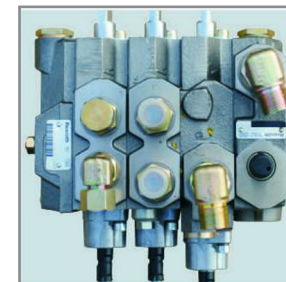

HELI • ELECTRIC FORKLIFT • CPD40

STANDARD SPECIFICATIONS

CPD40

CHARACTERISTICS		
Load capacity	kg	4.000
Load center	mm	500
Power type		Battery
Standard lifting height	mm	3.000
Free lift	mm	90
Overall length (with forks)	mm	3.820
Overall length (to face of forks)	mm	2.750
Overall height (overhead guard)	mm	2.290
Overall width	mm	1.350/1.250
Overall weight incl. battery	kg	6.450/4.750
WHEELS & TIRES		
Tire type		Superelastic
Tire size front		250-15
Tire size rear		21 x 8-9
Number of Wheels (X=driven) front/rear		2x2
Wheel base	mm	1.800
PERFORMANCE		
Outer turning radius	mm	2.520
Travel speed (fwd/rvs)	km/h	14/15
Lifting speed with/without load	mm/s	300/490
Lowering speed	mm/s	410
Drawbar pull with load	N	21.000
Gradeability with load	%	16
BRAKES		
Service brake		Hydraulic
Parking brake		Mechanical

Newly designed wide-view mast
• lessens blind area

AC drive motor

Excellent lift control system

- imported Rexroth multi-way valve
- energy-saving
- reliable quality

- Wide view mast
- Extra leg room
- Hydraulic levers next to the seat (hood)
- Full suspension seat with seat belt
- Full lighting package, mirrors, backup alarm, rear working lamp
- Full AC drive, steering and hydraulic with Can Bus systems
- 80-volt systems
- Zapi standard controller

HELI • ELECTRIC FORKLIFT • CPD40

BATTERY & MOTOR CPD40

BATTERY CPD40		
Voltage / Rated Capacity (5h)	V/Ah	80/600
Battery weight	kg	1.700
Battery standard		DIN
MOTOR & CONTROLLER CPD40		
Drive motor - 60 min. rating	kW	18
Drive motor - 15 min. rating	kW	8.6+13
Drive Motor Control Method		MOSFET/AC
Drive Motor Control Method		MOSFET/DC
Relief Pressure	Mpa	16

Battery with automatic water inlet device

MAST DIMENSIONS CPD40 (not exhaustive)

Lifting height	DUPLEX MAST	
	Lowered height	Free lift
3.000 mm	2.382 mm	/
3.500 mm	2.632 mm	/
4.000 mm	2.932 mm	/
4.500 mm	3.182 mm	/
5.000 mm	3.432 mm	/
5.500 mm	3.732 mm	/
6.000 mm	3.982 mm	/