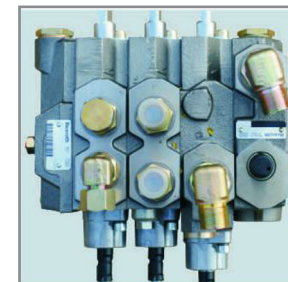

Excellent lift control system
• imported Rexroth multi-way valve
• energy-saving
• reliable quality