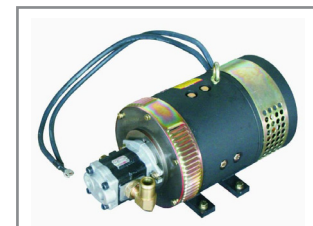

- UNLOADED lifting speed ↑ 20%
  LOADED lifting speed ↑ 12%