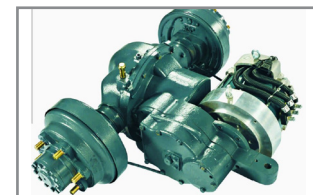

- High-power AC motor •
  ↑ Travel speed 15%