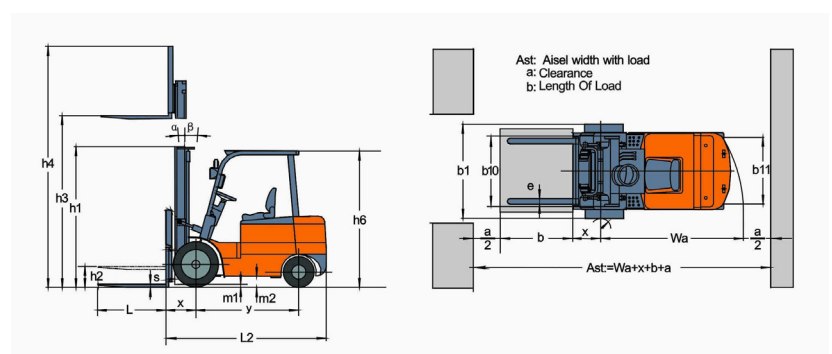

HELI • ELECTRIC FORKLIFT • CPD18

BATTERY & MOTOR CPD18

BATTERY CPD18			
Voltage / Rated Capacity (5h)	V/Ah	48/550*	
Battery weight	kg	1075	
Compartment for battery storage	mm	727 x 980 x 500	
MOTOR & CONTROLLER CPD18			
Drive motor - 60 min. rating	kW	8.0 (AC)	8.0 (AC)
Drive motor - 15 min. rating	kW	7.5 (AC)	8.6 (AC)
Drive Motor Control Method		MOSFET/AC	MOSFET/AC
Pump Motor Control Method		MOSFET/DC	MOSFET/DC
Relief Pressure	Mpa	14.5	17.5

*As a consequence of the higher capacity, some of the dimensions slightly differ from the dimensions on the frontpage.

MAST DIMENSIONS CPD18 (not exhaustive)

Lifting height	DUPLEX MAST		Lifting height	DUPLEX MAST FULL FREE	
	Lowered height	Free lift		Lowered height	Free lift
2.500 mm	1.750 mm	/	2.500 mm	1.750 mm	735 mm
3.000 mm	1.750 mm	/	3.000 mm	1.750 mm	985 mm
3.500 mm	1.750 mm	/	3.500 mm	1.750 mm	1.235 mm
4.000 mm	1.700 mm	/	4.000 mm	1.700 mm	1.535 mm
4.500 mm	1.550 mm/1.700 mm*	/	4.500 mm	1.550 mm/1.700 mm*	1.785 mm
5.000 mm	1.000 mm/1.600 mm*	/	5.000 mm	1.000 mm/1.600 mm*	2.035 mm
5.500 mm	950 mm/1.500 mm*	/	5.500 mm	950 mm/1.500 mm*	2.335 mm
6.000 mm	600 mm/1.400 mm*	/	6.000 mm	600 mm/1.400 mm*	2.585 mm

Lifting height	TRIPLEX MAST	
	Lowered height	Free lift
3.600 mm	1.750 mm	780 mm
4.000 mm	1.600 mm	910 mm
4.500 mm	1.500 mm/1.650 mm*	1.080 mm
5.000 mm	1.000 mm/1.550 mm*	1.280 mm
5.400 mm	800 mm/1.480 mm*	1.410 mm
6.000 mm	550 mm/1.380 mm*	1.640 mm
6.500 mm	1.250 mm*	1.845 mm

*Rated capacity with front dual tires